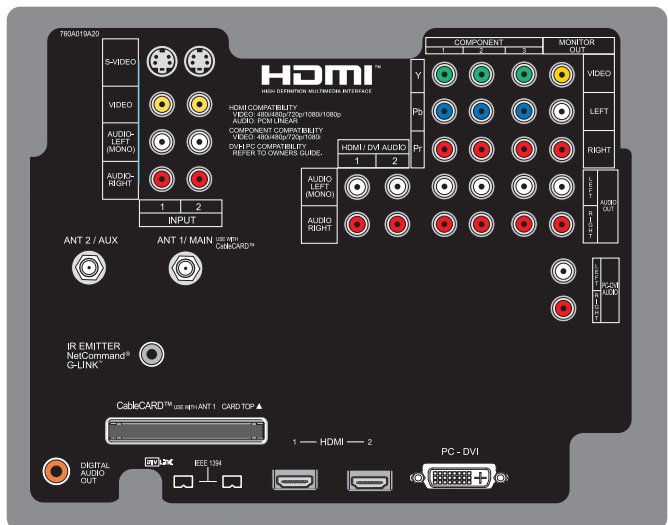

6COLOR
LIGHT ENGINE

TurboLight 150™

Tru1080p™
SIGNAL PROCESSING

Multi-Format
MEMORY CARD READER